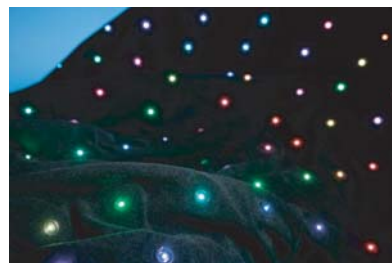

SOFTLED CURTAIN

SoftLED Curtain is a dynamic drapery based on LiteMagic's latest LED illumination technology, which is design for stage lighting. By using high-quality flame retardant black velvet drapery, it adopts high brightness LED nodes with specified resolution (pitch 150mm, size: 1.3m W×8m H). Numbers of SoftLED Curtains can be joint at ease to compose ideal background according to actual stage size. Working with LMS (Lighting Management System), SoftLED Curtain can play videos to make colorful lighting effects on stage.