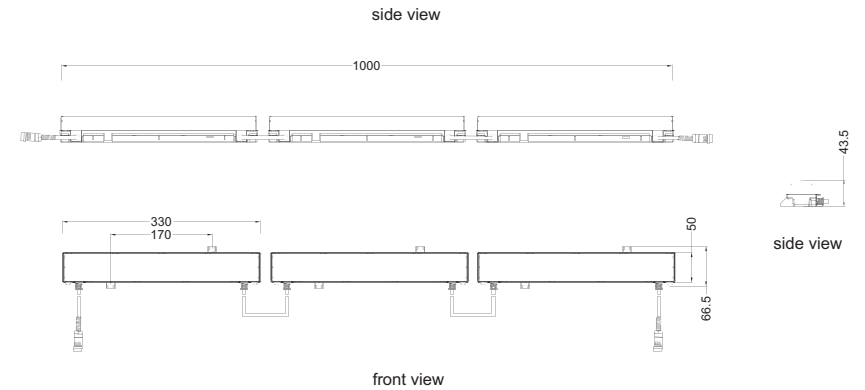

Physical Dimension:

Unit: mm