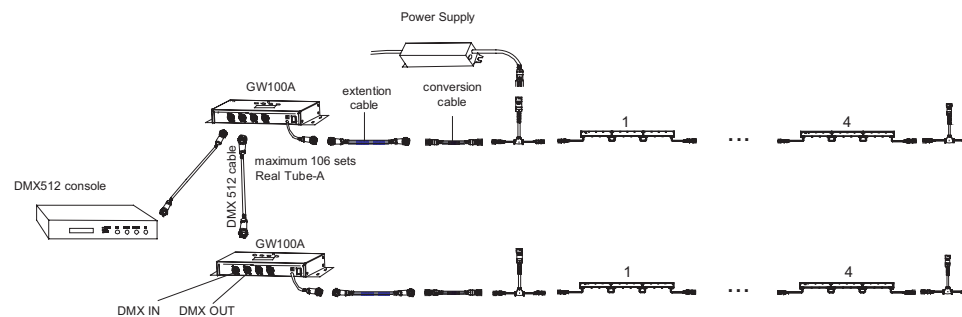

Real Tube-A can be connected by water proof connectors to create long ribbons. It rated to IP66, for both indoor and outdoor installations in damp or dry locations.

Real Tube-A adopts single-end power supply. Recommended power supply can support 4 meters (12 segments) Real Tube-A.

SPECIFICATIONS

Basic Specifications

Color Range	Cool White, Warm White, Red, Green, Blue, Yellow
Source	135 Super Bright LEDs
Source Life	MTBF=50,000hrs (Typical)
Housing	Weatherproof, Waterproof, Anti-UV
Connector	VG95234 Connector
Net Weight	850g per one meter

Optical Specifications

Light Intensity	Red : 0.16cd, Green : 0.4cd, Blue : 0.13cd (single LED,180°)
Beam Angle	180°

Controlling System Diagram:

1. Standalone Controlling System:

ILC3000(16 output ports)
maximum 17 sets Real Tube-A
for each output port

2. DMX Controlling System:

maximum 106 sets
Real Tube-A