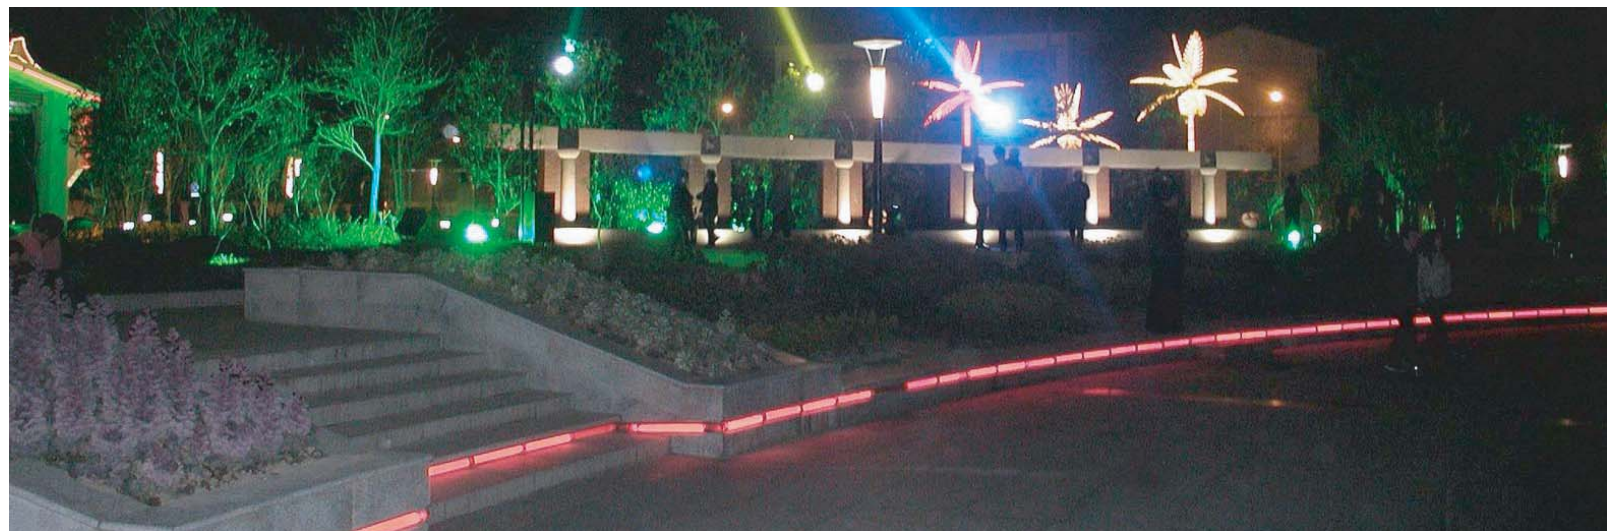

Optical Specifications

Light Intensity	Red : 0.16cd, Green : 0.4cd, Blue : 0.13cd (single LED,180°)
Beam Angle	180°