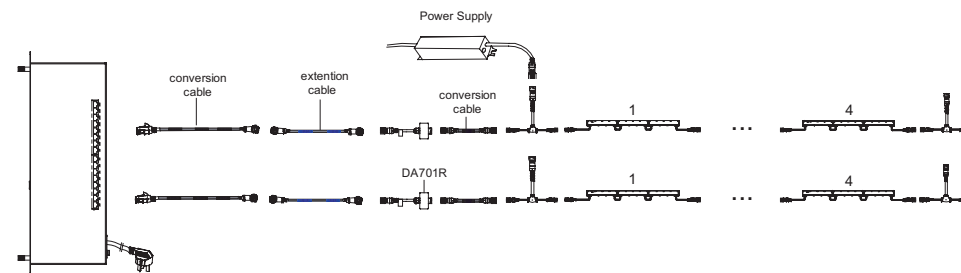

Real Tube-A can be connected by water proof connectors to create long ribbons. It rated to IP66, for both indoor and outdoor installations in damp or dry locations.

Real Tube-A adopts single-end power supply. Recommended power supply can support 4 meters (12 segments) Real Tube-A.

SPECIFICATIONS

Basic Specifications

Color Range	Cool White, Warm White, Red, Green, Blue, Yellow
Source	135 Super Bright LEDs
Source Life	MTBF=50,000hrs (Typical)
Housing	Weatherproof, Waterproof, Anti-UV
Connector	VG95234 Connector
Net Weight	850g per one meter

Optical Specifications

Light Intensity	Red : 0.16cd, Green : 0.4cd, Blue : 0.13cd (single LED,180°)
Beam Angle	180°

Controlling System Diagram:

1. Standalone Controlling System:

ILC3000(16 output ports)
maximum 17 sets Real Tube-A
for each output port

2. DMX Controlling System:

maximum 106 sets
Real Tube-A