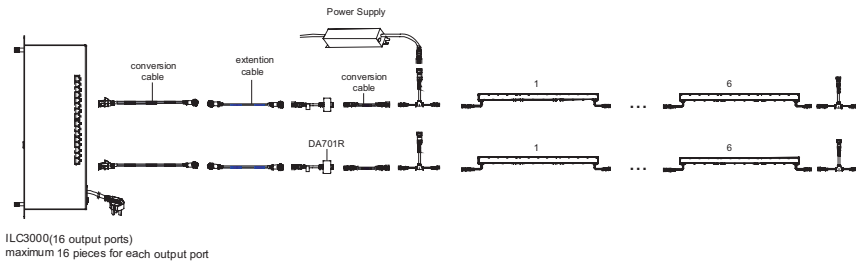

## SPECIFICATIONS

Basic Specifications	
Color Range	Cool White, Warm White, Red, Green, Blue, Yellow
Source	144 Super Bright LEDs, 48R/48G/48B
Source Life	MTBF=50,000hrs (Typical)
Housing	Extruded Aluminum
Connector	VG95234 Connector
Net Weight	1.2kg
Optical Specifications	
Light Intensity	Red : 0.16cd, Green : 0.4cd, Blue : 0.13cd ( single LED,170° )
Beam Angle	170°

### Order Information

101-01009-01	Red , 1M, Clear Lens, Sealed Circular Connector
101-01009-02	Green, 1M, Clear Lens, Sealed Circular Connector
101-01009-03	Blue, 1M, Clear Lens, Sealed Circular Connector
101-01009-04	Yellow, 1M, Clear Lens, Sealed Circular Connector
101-01009-05	Warm White, 1M, Clear Lens, Sealed Circular Connector
101-01009-06	Cool White, 1M, Clear Lens, Sealed Circular Connector
101-01009-07	Red, 1M, Milky Lens, Sealed Circular Connector
101-01009-08	Green, Milky Lens, Sealed Circular Connector
101-01009-09	Blue, Milky Lens, Sealed Circular Connector
101-01009-10	Yellow, Milky Lens, Sealed Circular Connector
101-01009-11	Warm White, Milky Lens, Sealed Circular Connector
101-01009-12	Cool White, Milky Lens, Sealed Circular Connector

### Physical Dimension:

Unit: mm

Controlling System Diagram:

1. Standalone Controlling System:

2. DMX Controlling System:

3. Online Controlling System: