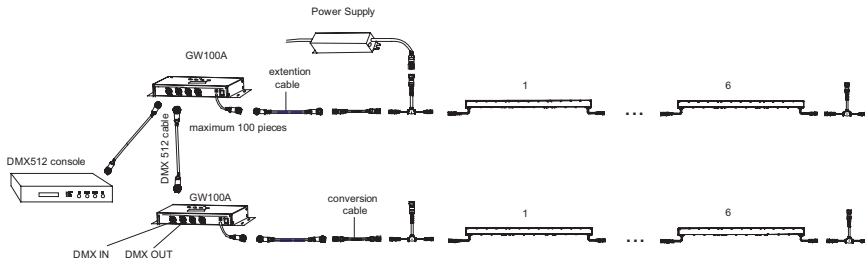

## SPECIFICATIONS

Basic Specifications	
Color Range	Cool White, Warm White, Red, Green, Blue, Yellow
Source	144 Super Bright LEDs, 48R/48G/48B
Source Life	MTBF=50,000hrs (Typical)
Housing	Extruded Aluminum
Connector	VG95234 Connector
Net Weight	1.2kg
Optical Specifications	
Light Intensity	Red : 0.16cd, Green : 0.4cd, Blue : 0.13cd ( single LED,170° )
Beam Angle	170°

### Order Information

101-01009-01	Red , 1M, Clear Lens, Sealed Circular Connector
101-01009-02	Green, 1M, Clear Lens, Sealed Circular Connector
101-01009-03	Blue, 1M, Clear Lens, Sealed Circular Connector
101-01009-04	Yellow, 1M, Clear Lens, Sealed Circular Connector
101-01009-05	Warm White, 1M, Clear Lens, Sealed Circular Connector
101-01009-06	Cool White, 1M, Clear Lens, Sealed Circular Connector
101-01009-07	Red, 1M, Milky Lens, Sealed Circular Connector
101-01009-08	Green, Milky Lens, Sealed Circular Connector
101-01009-09	Blue, Milky Lens, Sealed Circular Connector
101-01009-10	Yellow, Milky Lens, Sealed Circular Connector
101-01009-11	Warm White, Milky Lens, Sealed Circular Connector
101-01009-12	Cool White, Milky Lens, Sealed Circular Connector

### Physical Dimension:

Unit: mm

Controlling System Diagram:

1. Standalone Controlling System:

2. DMX Controlling System:

3. Online Controlling System: