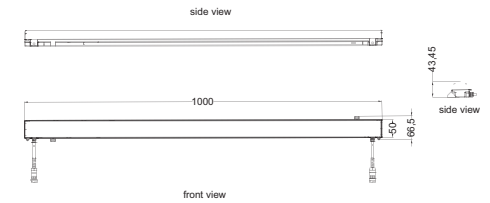

## SPECIFICATIONS

Basic Specifications	
Color Range	Cool White, Warm White, Red, Green, Blue, Yellow
Source	144 Super Bright LEDs, 48R/48G/48B
Source Life	MTBF=50,000hrs (Typical)
Housing	Extruded Aluminum
Connector	VG95234 Connector
Net Weight	1.2kg
Optical Specifications	
Light Intensity	Red : 0.16cd, Green : 0.4cd, Blue : 0.13cd ( single LED,170° )
Beam Angle	170°

### Physical Dimension:

Unit: mm

Controlling System Diagram:

1. Standalone Controlling System:

2. DMX Controlling System:

3. Online Controlling System: