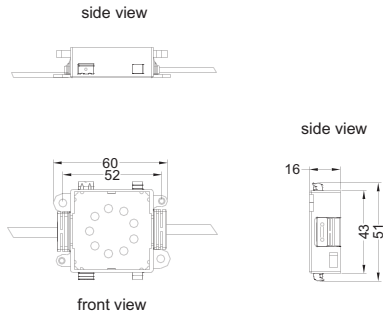

Single Node:

VG95234 Connector:

Single Node Dimension

Unit: mm

Standard Lighting String

Unit: mm

Controlling System Diagram

1. Standalone Controlling System: