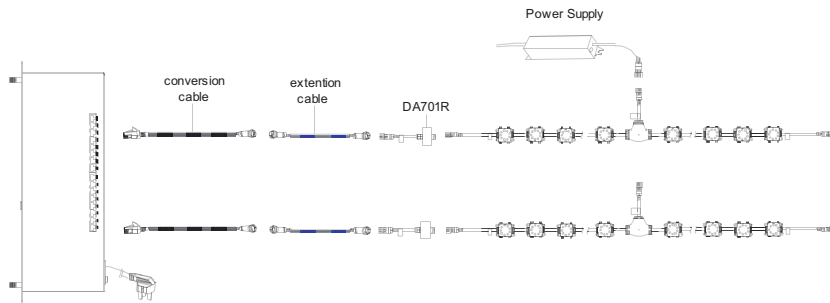

Single Node:

VG95234 Connector:

Single Node Dimension

Unit: mm

Standard Lighting String

Unit: mm

Controlling System Diagram

1. Standalone Controlling System:

ILC3000(16 output ports)  
maximum 256 nodes for each output port

2. DMX512 Controlling System: