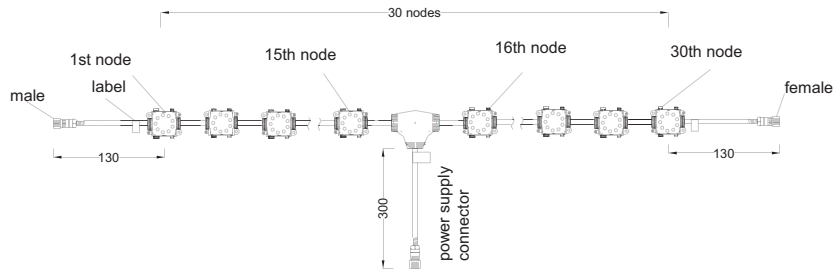

Single Node:

VG95234 Connector:

Single Node Dimension

Unit: mm

Standard Lighting String

Unit: mm

Controlling System Diagram

1. Standalone Controlling System: