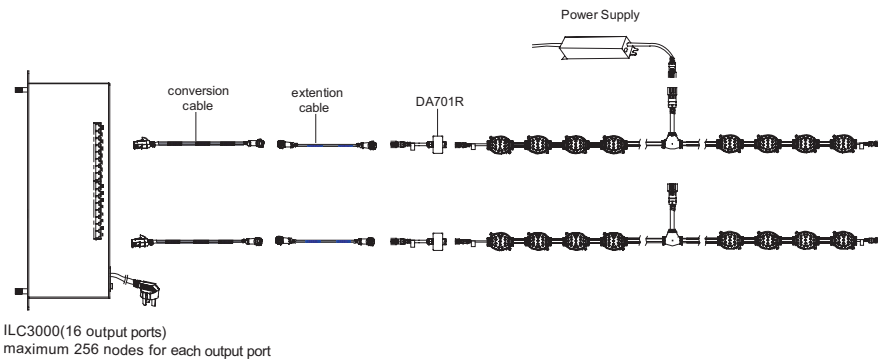

Controlling System Diagram

1. Standalone Controlling System: