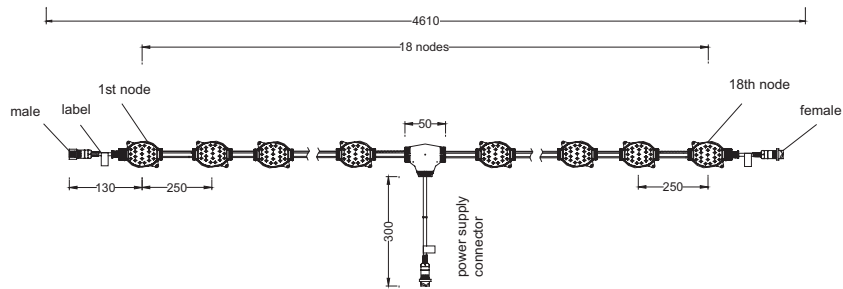

Order Information

101-01018-25	Pitch 25cm, Red, Black Housing, Black Resin, Sealed Circular Connector
101-01018-26	Pitch 25cm, Green, Black Housing, Black Resin, Sealed Circular Connector
101-01018-27	Pitch 25cm, Blue, Black Housing, Black Resin, Sealed Circular Connector
101-01018-28	Pitch 25cm, Yellow, Black Housing, Black Resin, Sealed Circular Connector
101-01018-29	Pitch 25cm, Warm White, Black Housing, Black Resin, Sealed Circular Connector
101-00018-30	Pitch 25cm, Cool White, Black Housing, Black Resin, Sealed Circular Connector

Standard Lighting String:

Unit: mm