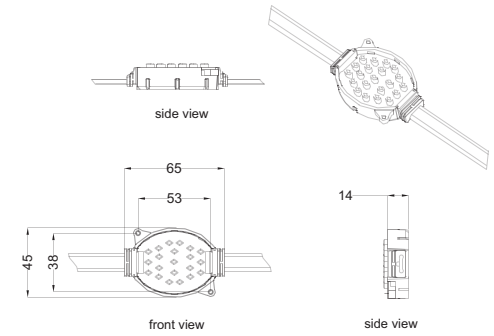

**Benefits:**

- ◆ Modular design, easy connection.
- ◆ Flexible lighting string, more suitable for curving or arch-shape area.
- ◆ 25 cm pitch available, and can be customized over 25cm.
- ◆ Installation distance between 2 light nodes can be adjusted ranging from 8cm to 20cm.
- ◆ Waterproof, weatherproof and anti-UV.
- ◆ Adopting special aluminum material installation way.
- ◆ LED light source supplier can be changed as per customer's needs.

**Single Node Dimension**

Unit: mm

Real Strip-C standard lighting string has 18 LED nodes. Each node has 21 pieces build-in super bright LEDs and drive circuit. The pitch is 25cm, and the total length is 4.61 m. With related controlling system, Each node of Real Strip-C can generate virtually controllable 256 gray-scale changing at any specified time.

Real Strip-C connects with each other by sealed circular connectors on both ends. Innovative mid-way power supply connects the lighting string by waterproof connectors and power supply, the wire has 0.3m length.