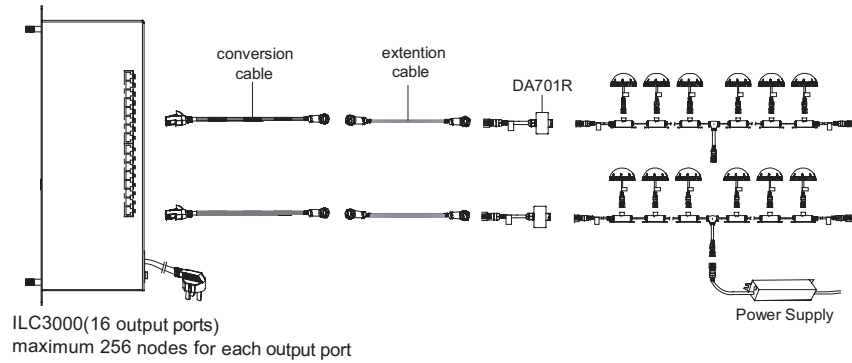

Controlling System Diagram:

1. Standalone Controlling System: