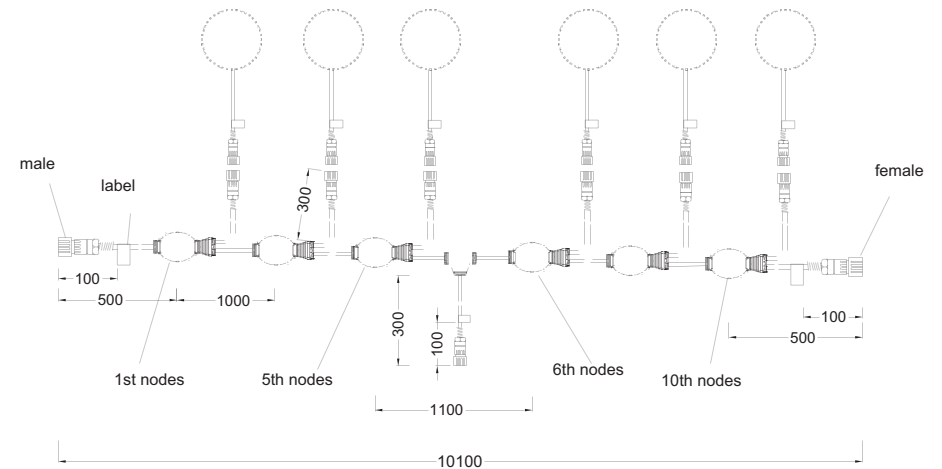

Real Block-C is driven by exterior signal driver PDA752.

Real Block-C standard light string is a strand of 10 PDA752 and each PDA752 control one Real Block-C. The spacing of PDA 752s is 1M, and total string length 10.1M. The spacing between PDA752 to Real Block-C is 0.6M. The spacing can be customized. The Real Block-C is connected to PDA752 with sealed circular connector. The standard light string adopts mid-way power supply and is connected to power supply with mid-way power connector.

SPECIFICATIONS

Basic Specifications	
Color Range	Cool White, Warm White
Source	54 Super Bright LEDs
Source Life	MTBF=50,000hrs (Typical)
Housing	Extruded Aluminum
Connector	VG95234 Connector
Net Weight	420g(Single Node) / 4500g(Light String)
Optical Specifications	
Light Intensity	60cd
Beam Angle	90°

Physical Dimension:

Unit: mm

Order Information	
101-01011-01	Pitch 1m, Cool White , Grey Housing, Clear Lens, Sealed Circular Connector
101-01011-02	Pitch 1m, Warm White , Grey Housing, Clear Lens, Sealed Circular Connector

Standard Light String:

Unit: mm

Controlling System Diagram:

1. Standalone Controlling System:

2. DMX Controlling System: