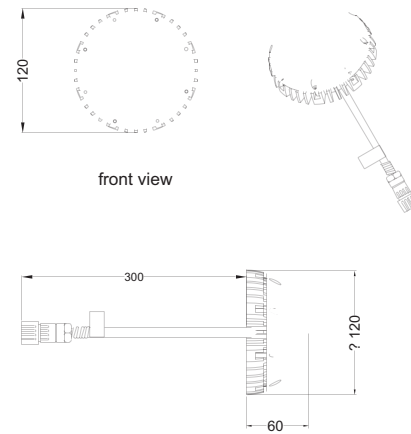

REAL BLOCK-C

Real Block-C is a single color high power LED spot light which designed for building decorative lighting and contour illumination. It can also be used as a component of custom fixture. Real Block-C has 54 Super Bright LEDs with extruded aluminum housing. With 256 degree gray scale function, Cool White and Warm White are available. The external diameter is 120mm.

Real Block-C is driven by exterior signal driver PDA752.

Real Block-C standard light string is a strand of 10 PDA752 and each PDA752 control one Real Block-C. The spacing of PDA 752s is 1M, and total string length 10.1M. The spacing between PDA752 to Real Block-C is 0.6M. The spacing can be customized. The Real Block-C is connected to PDA752 with sealed circular connector. The standard light string adopts mid-way power supply and is connected to power supply with mid-way power connector.

SPECIFICATIONS

Basic Specifications	
Color Range	Cool White, Warm White
Source	54 Super Bright LEDs
Source Life	MTBF=50,000hrs (Typical)
Housing	Extruded Aluminum
Connector	VG95234 Connector
Net Weight	420g(Single Node) / 4500g(Light String)
Optical Specifications	
Light Intensity	60cd
Beam Angle	90°

Physical Dimension:

Unit: mm

Order Information	
101-01011-01	Pitch 1m, Cool White , Grey Housing, Clear Lens, Sealed Circular Connector
101-01011-02	Pitch 1m, Warm White , Grey Housing, Clear Lens, Sealed Circular Connector