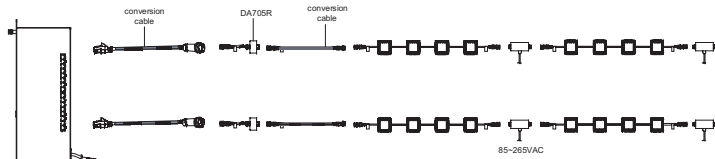

Controlling System Diagram:

1. Standalone Controlling System: