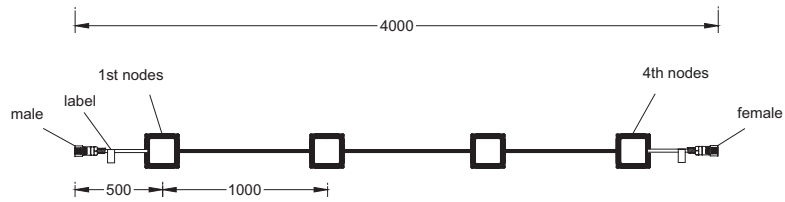

Standard Light String

Unit: mm