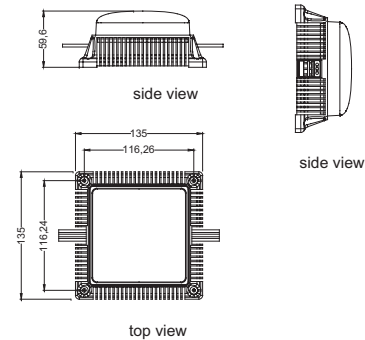

Real Block-K standard light string is a strand of 4 Real Block-K. The spacing can be customized. The standard light strings are connected to each other with sealed circular connector and allowing for much longer runs. The standard light string adopts end-way power supply and is connected to power supply with mid-way power connector.

Real Block-K and its standard light string are rated to IP66, for both indoor and outdoor installations in damp or dry locations.

Real Block-K and its standard light string receive data from LiteMagic controllers. Each port of the controller support 64 standard light strings and 256 nodes. All the nodes are individually controllable and provide saturated colors.

Real Block-K and its standard light string are compatible with the third party DMX controller.

SPECIFICATIONS

Basic Specifications	
Color Range	Cool White, Warm White
Source	54 Super Bright LEDs (SMD) 72 Super Bright LEDs (SMD)
Source Life	MTBF=50,000hrs (Typical)
Housing	Extruded Aluminum
Connector	VG95234 Connector
Net Weight	420g(Single Node) / 4500g(Light String)
Optical Specifications	
Light Intensity	25cd (54 LEDs) 30cd (72 LEDs)
Beam Angle	120°

Benefits:

- ◆ All the nodes are individually controllable.
- ◆ Custom spacing schemes are available.
- ◆ Waterproof, Weather proof, for both indoor and outdoor installation.

Physical Dimension:

Unit: mm

Order Information