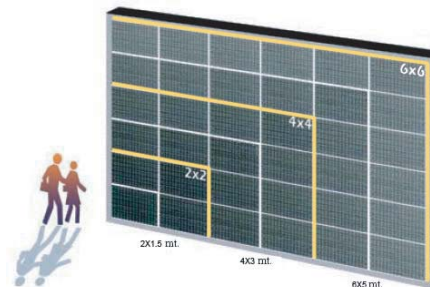

Cabinet Module back view:

Features:

- ◆ High and adjustable brightness, which can fully meet customer needs for different applications.
- ◆ Applying physical pixel display technology can present clear, fine and vivid effects of picture and text.
- ◆ Large viewing angle, it is up to 110° in horizontally and 45° vertically, changing within any angle as above mentioned, the image keeps stably and smoothly, no distortion and chromatic aberration.

Standard dimensions 4:3 for Pitch 16
(different dimensions and video formats available on request)

Modules	No. of modules	Area (m ²)	Dimensions (mm)	viewing resolution	Viewing graphic definition	Pitch (mm)	Total weight(kg)	Horizontal viewing angle	Brightness (nit)
2x2	4	3.15	2054x1536	3908	128x96	16	240	120°	6500
4x4	16	12.62	4108x3072	3908	256x192	16	960	120°	6500
6x6	36	28.39	6162x4608	3908	384x288	16	2160	120°	6500
8x8	64	50.48	8216x6144	3908	512x384	16	3360	120°	6500
10x10	100	78.87	10270x7680	3908	640x480	16	6000	120°	6500
12x12	144	113.58	12324x9216	3908	768x576	16	8640	120°	6500
14x14	196	154.35	14378x10752	3908	896x672	16	11760	120°	6500
16x16	256	201.6	16432x12288	3908	1024x768	16	15360	120°	6500