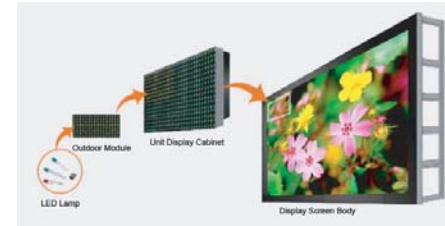

Outdoor display basic structure: