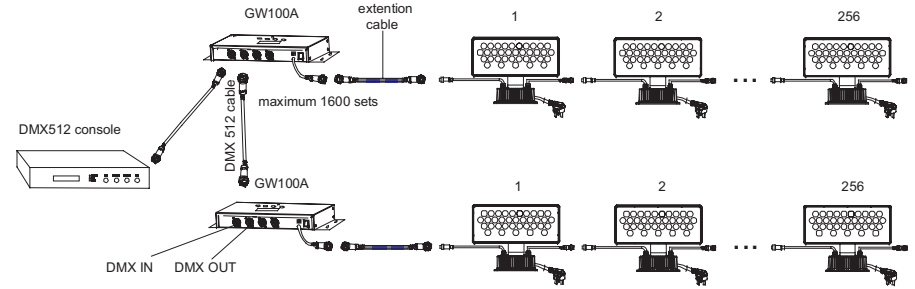

Magic Wall Washer-A has 36 high power LEDs (12R / 12G / 12B) with extruded aluminum housing. It provides even colors for wall surface. The angle of light-emitting surface can be manually adjusted. It rated to IP66, for both indoor and outdoor installations in damp or dry locations.

Order Information

101-000019-00	36 High Power 1W LEDs, RGB , Black Housing
---------------	--

Physical Dimension :

Unit: mm

Controlling System Diagram:

1. Standalone Controlling System:

2. DMX Controlling System: