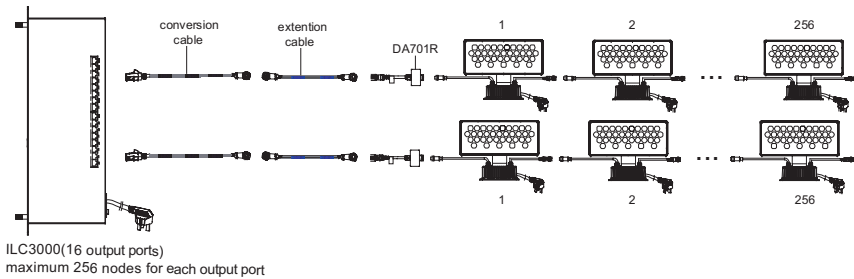

Order Information

101-000019-00	36 High Power 1W LEDs, RGB , Black Housing
---------------	--

Physical Dimension :

Unit: mm

Controlling System Diagram:

1. Standalone Controlling System:

2. DMX Controlling System: