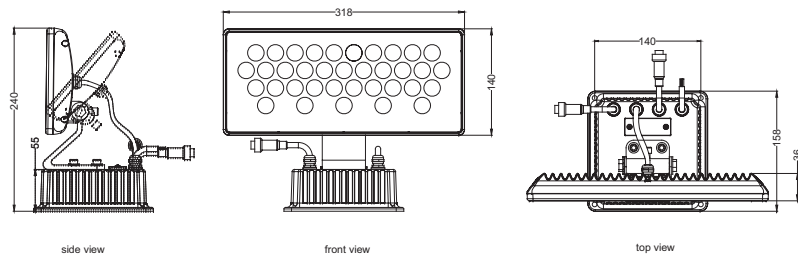

Order Information

101-000019-00	36 High Power 1W LEDs, RGB , Black Housing
---------------	--

Physical Dimension :

Unit: mm

Controlling System Diagram:

1. Standalone Controlling System:

2. DMX Controlling System: