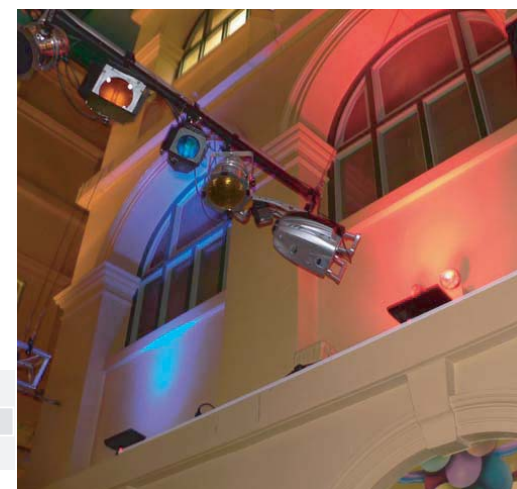

Order Information

101-000019-00	36 High Power 1W LEDs, RGB , Black Housing