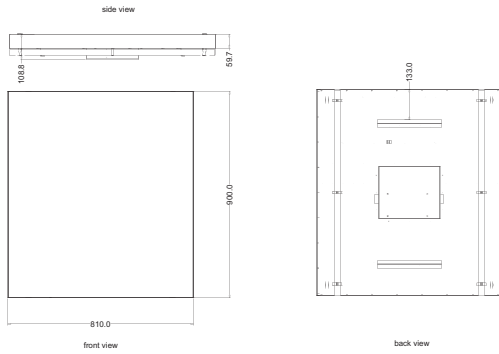

Physical Dimension:

Unit : mm