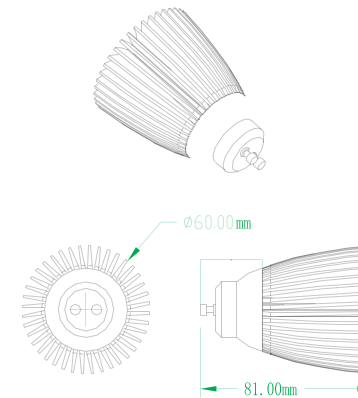

Note:

- Indoor use only, IP54.
- Do not touch lamp surface when power is on.
- Do not watch the light-emitting surface directly.
- Please choose the right power supply to match the product.
- Please make sure the power is off before installation.