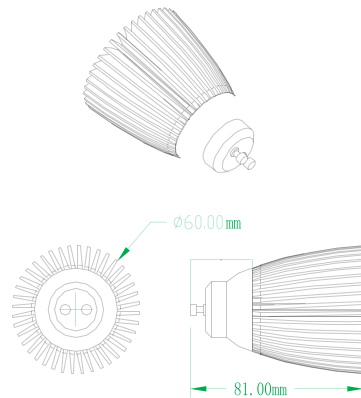

Note:

- Indoor use only, IP54.
- Do not touch lamp surface when power is on.
- Do not watch the light-emitting surface directly.
- Please choose the right power supply to match the product.
- Please make sure the power is off before installation.