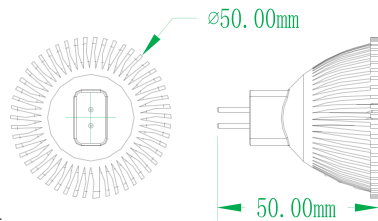

Note:

- Indoor use only, IP54.
- Do not touch lamp surface when power is on.
- Do not watch the light-emitting surface directly.
- Please choose the right power supply to match the product.
- Please make sure the power is off before installation.

SPECIFICATIONS

LED	High Power LED
Lamp Holder	GU5.3
Outside Diameter Size	50mm
Material	Gold / Silver / Black aluminum alloy shell
LED Color	Warm White
Luminous Flux(lm)	240lm
Radiation Angle(°)	10° / 25° / 45°
Voltage(V)	12VAC / DC
Power	3W
Working Temperature(°C)	-10°C ~ +40°C
Storage Temperature(°C)	-40°C ~ +70°C
Color Temperature(k)	2900k
Weight(g)	45g
Packing	50pcs / ctn

Order Information

LP50MR16A1-A-3*1WW29-01	MR16 GU5.3, 3W, 12VAC/DC, 25°, 2900k, warm white
LP50MR16A1-A-3*1WW29-02	MR16 GU5.3, 3W, 12VAC/DC, 45°, 2900k, warm white
LP50MR16A1-A-3*1WW29-03	MR16 GU5.3, 3W, 12VAC/DC, 10°, 2900k, warm white