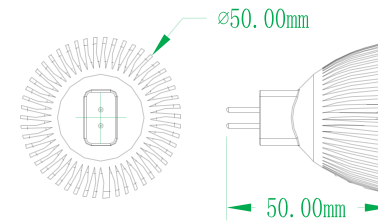

Note:

- Indoor use only, IP54.
- Do not touch lamp surface when power is on.
- Do not watch the light-emitting surface directly.
- Please choose the right power supply to match the product.
- Please make sure the power is off before installation.