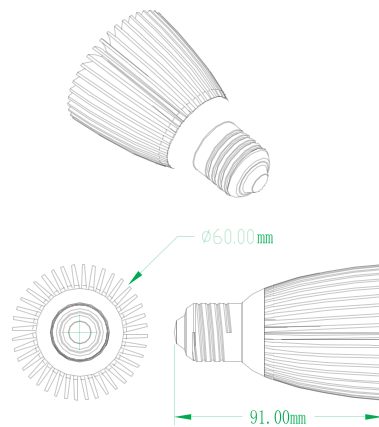

Note:

- Indoor use only, IP54.
- Do not touch lamp surface when power is on.
- Do not watch the light-emitting surface directly.
- Please choose the right power supply to match the product.
- Please make sure the power is off before installation.