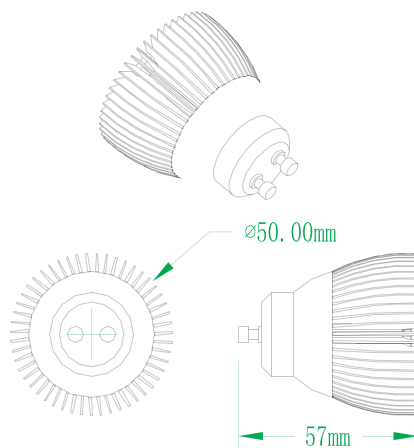

Note:

- Indoor use only, IP54.
- Do not touch lamp surface when power is on.
- Do not watch the light-emitting surface directly.
- Please choose the right power supply to match the product.
- Please make sure the power is off before installation.