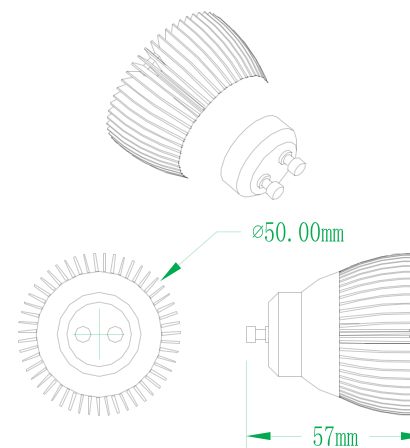

Note:

- Indoor use only, IP54.
- Do not touch lamp surface when power is on.
- Do not watch the light-emitting surface directly.
- Please choose the right power supply to match the product.
- Please make sure the power is off before installation.