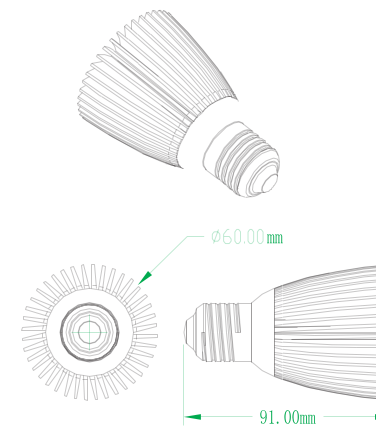

Note:

- Indoor use only, IP54.
- Do not touch lamp surface when power is on.
- Do not watch the light-emitting surface directly.
- Please choose the right power supply to match the product.
- Please make sure the power is off before installation.