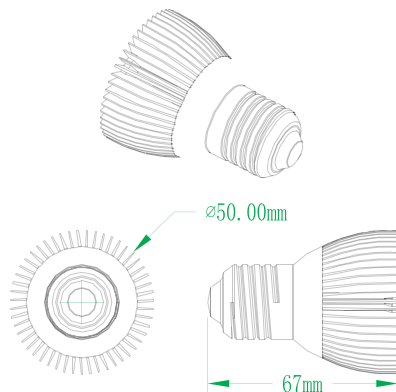

Note:

- Indoor use only, IP54.
- Do not touch lamp surface when power is on;
- Do not watch the light-emitting surface directly.
- Please choose the right power supply to match the product.
- Please make sure the power is off before installation.