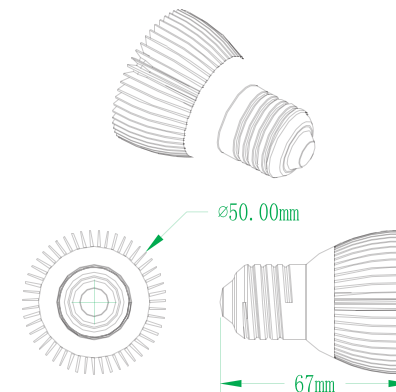

Note:

- Indoor use only, IP54.
- Do not touch lamp surface when power is on.
- Do not watch the light-emitting surface directly.
- Please choose the right power supply to match the product.
- Please make sure the power is off before installation.