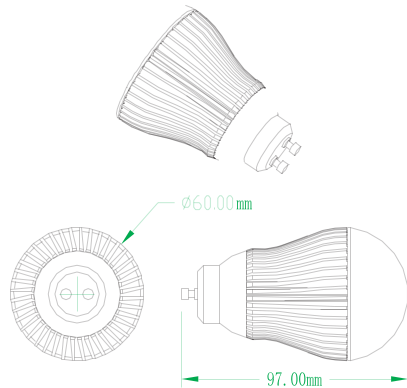

Note:

- Indoor use only, IP54.
- Do not touch lamp surface when power is on.
- Do not watch the light-emitting surface directly.
- Please choose the right power supply to match the product.
- Please make sure the power is off before installation.

Note :

- Indoor use only, IP54.
- Do not touch lamp surface when power is on.
- Do not watch the light-emitting surface directly.
- Please choose the right power supply to match the product.
- Please make sure the power is off before installation.