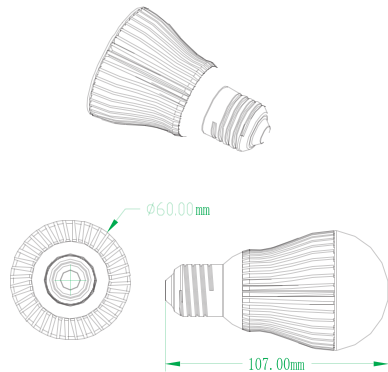

Note:

- Indoor use only, IP54.
- Do not touch lamp surface when power is on.
- Do not watch the light-emitting surface directly.
- Please choose the right power supply to match the product.
- Please make sure the power is off before installation.

Note:

- Indoor use only, IP54.
- Do not touch lamp surface when power is on.
- Do not watch the light-emitting surface directly.
- Please choose the right power supply to match the product.
- Please make sure the power is off before installation.