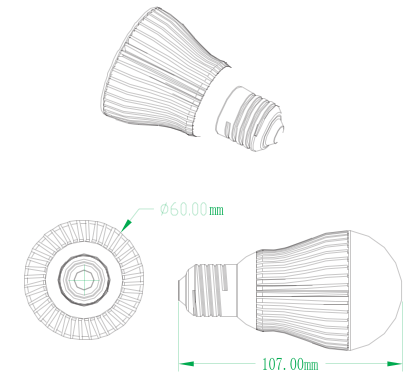

Order Information

LB60E27A2-F-5*1CW60-00	E27, 5W, 100-240VAC / DC, 6000k, matt, white
LB60E27A2-F-5*1CW60-10	E27, 5W, 100-240VAC / DC, 6000k, crystal, white

Order Information

LB60E27A2-F-5*1WW29-00	E27, 5W, 100-240VAC / DC, 2900k, matt, warm white
LB60E27A2-F-5*1WW29-10	E27, 5W, 100-240VAC / DC, 2900k, crystal, warm white