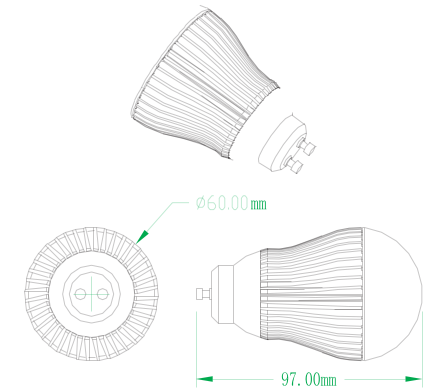

Order Information

LB60G10A2-120-5*1CW60-00	GU10, 5W, 100-240VAC / DC, 6000k, matt, white
LB60G10A2-120-5*1CW60-10	GU10, 5W, 100-240VAC / DC, 6000k, crystal, white

Order Information

LB60G10A2-120-5*1WW29-00	GU10, 5W , 100-240VAC / DC, 2900k, matt, warm white
LB60G10A2-120-5*1WW29-10	GU10, 5W , 100-240VAC / DC, 2900k, crystal, warm white