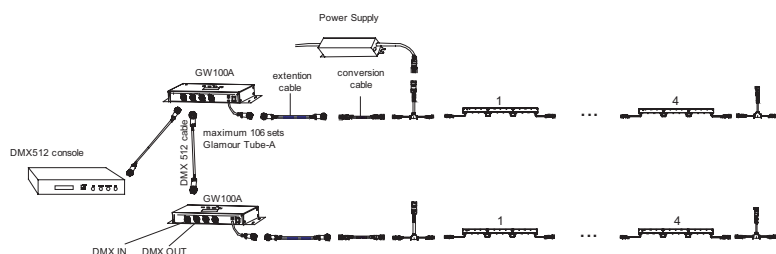

2. DMX Controlling System: