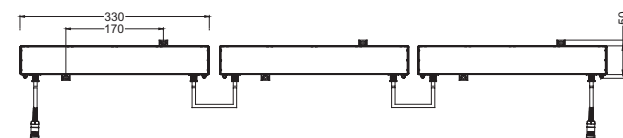

Optical Specifications	
Light Intensity	Red : 0.16cd, Green : 0.4cd, Blue : 0.13cd (single LED,180°)
Beam Angle	180°
Electrical Specifications	
Power Cable	RVV 2X1.5mm ²
Input Voltage	DC 12V
Power Consumption	12W Max. per one meter
Controller	
Host controller	SD3000, SD4000, SD5000, ILC3000
Slave controller	DR8104, DR8016, DR8116

Physical Dimension:

Unit : mm

side view

side view

front view