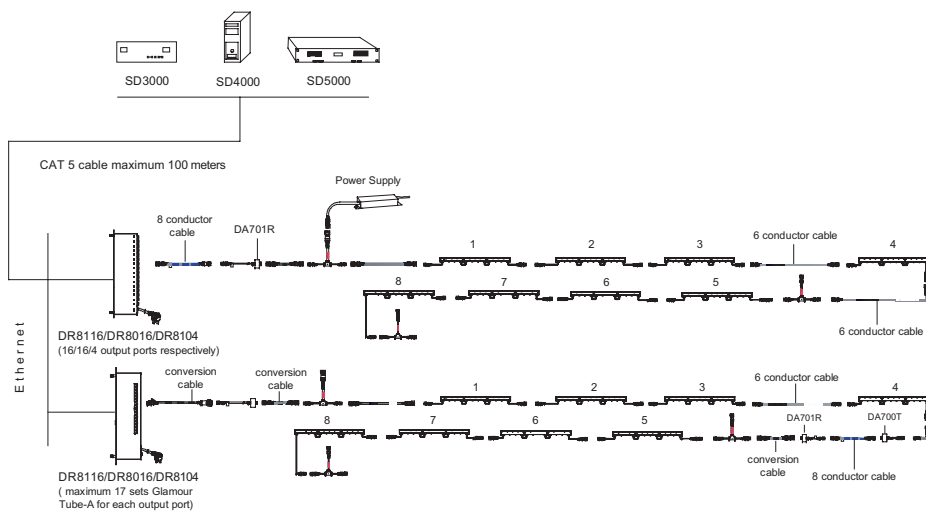

3. Online Controlling System: