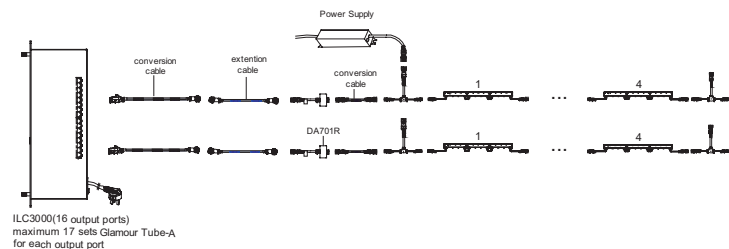

Controlling System Diagram:

1. Standalone Controlling System: