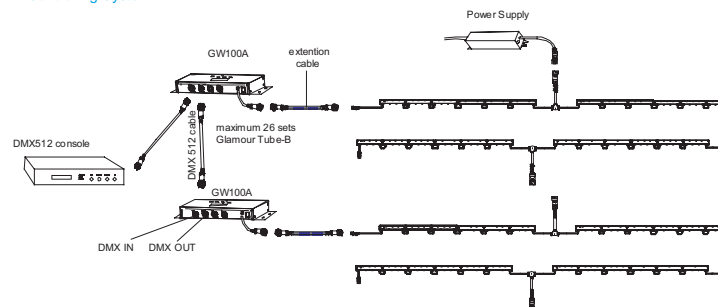

2. DMX Controlling System: