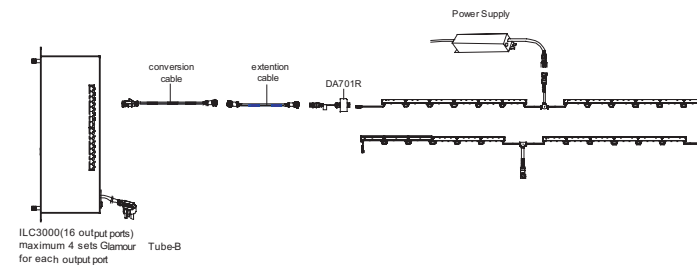

Controlling System Diagram:

1. Standalone Controlling System: