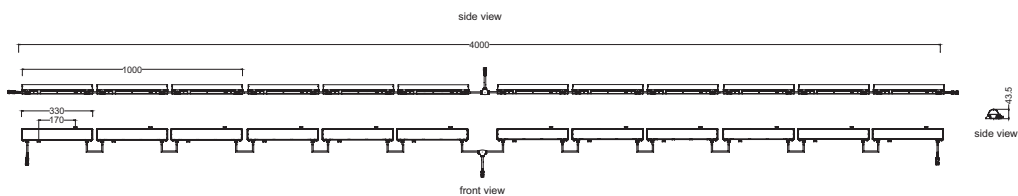

### SPECIFICATIONS

Basic Specifications	
Color Range	16,777,216 (24bit) additive colors (RGB)
Source	540 Super Bright LEDs, 180R / 180G / 180B
Source Life	MTBF=50,000hrs (Typical)
Housing	Weatherproof, Waterproof, Anti-UV
Connector	VG95234 Connector
Net Weight	3500g per four meters
Environmental Specifications	
Working Temperature	-4°F to 122°F (-20°C to 50°C)
Storage Temperature	-40°F to 158°F (-40°C to 70°C)
Protection Rating	IP66
Communication Specifications	
Data Interface	LiteMagic Dedicated BUS
Data Cable	6-Conductor Round Wire

Optical Specifications	
Light Intensity	Red : 0.16cd, Green : 0.4cd, Blue : 0.13cd ( single LED,180° )
Beam Angle	180°
Electrical Specifications	
Power Cable	RVV 2X1.5mm <sup>2</sup>
Input Voltage	DC 12V
Power Consumption	48W Max. per four meters
Controller	
Host controller	SD3000 , SD4000 , SD5000 , ILC3000
Slave controller	DR8104 , DR8016 , DR8116

Order Information	
101-00022-01	RGB , 4M, Grey Housing, Milky Lens, Sealed Circular Connector
101-00022-07	RGB , 4M, Grey Housing, Clear Lens, Sealed Circular Connector

30

Physical Dimension:

Unit : mm

Controlling System Diagram: