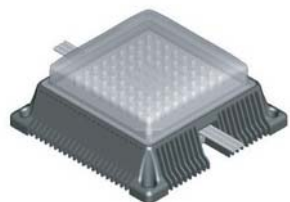

Benefits:

- ◆ All the nodes are individually controllable.
- ◆ Custom spacing schemes are available.
- ◆ Waterproof, Weather proof, for both indoor and outdoor installation.

SPECIFICATIONS

Basic Specifications	
Color Range	16,777,216 (24bit) additive colors (RGB)
Source	54 Super Bright LEDs , 18R / 18G / 18B(SMD) 72 Super Bright LEDs , 24R / 24G / 24B(SMD)
Source Life	MTBF=50,000hrs (Typical)
Housing	Extruded Aluminum
Connector	VG95234 Connector
Net Weight	420g(Single Node) / 4500g(Light String)
Environmental Specifications	
Working Temperature	-4°F to 122°F (-20°C to 50°C)
Storage Temperature	-40°F to 158°F (-40°C to 70°C)
Protection Rating	IP66
Communication Specifications	
Data Interface	LiteMagic Dedicated BUS
Data Cable	6-Conductor Round Wire
Electrical Specifications	
Input Voltage	AC85~265V
Power Consumption	54 LEDs: 5W Max. (Single Node), 20W Max. (Light String) 72 LEDs: 6W Max. (Single Node), 24W Max. (Light String)
Optical Specifications	
Light Intensity	25cd (RGB,54 LEDs) 30cd (RGB,72 LEDs)
Beam Angle	120°
Controller	
Host controller	SD3000, SD4000, SD5000, ILC3000
Slave controller	DR8104, DR8016, DR8116

GLAMOUR BLOCK-K

Glamour Block-K is a digital color changing high power LED spot light which designed for building decorative lighting and contour illumination. It can also be used as a component of custom fixture. Glamour Block-K has 54 / 72 SMD Super Bright LEDs with extruded aluminum housing. Clear and milky lenses are available.

Glamour Block-K standard light string is a strand of 4 Glamour Block-K. The lights spacing is 1M. The spacing can be customized. The standard light strings are connected to each other with sealed circular connector and allowing for much longer runs. The standard light string adopts end-way power supply and is connected to power supply with mid-way power connector.