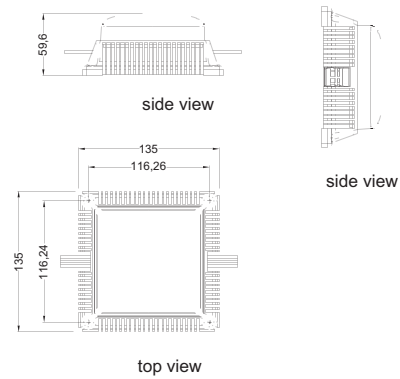

Glamour Block-K standard light string is a strand of 4 Glamour Block-K. The lights spacing is 1M. The spacing can be customized. The standard light strings are connected to each other with sealed circular connector and allowing for much longer runs. The standard light string adopts end-way power supply and is connected to power supply with mid-way power connector.

Physical Dimension :

Unit : mm

ACCESSORIES

Extension Cable		
Controller- Receiver CF-8S07XXX-C	(XXX stands for different colors & Length, please refer to related forms)	
Transmitter- Receiver CF-8S07XXX-C		
Related Products		
Signal Receiver DA705R-02	Signal Transmitter DA704T-02	Protection Cover FQ18-1
Mounting Accessories		
Rubber plug FG-GST227-002	Screw GB/T951-86-3.5*20	GB/T845-85-ST3.5*20