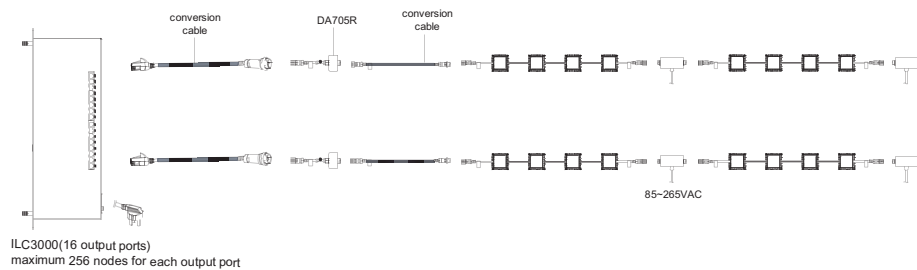

Benefits:

- ◆ All the nodes are individually controllable.
- ◆ Custom spacing schemes are available.
- ◆ Waterproof, Weather proof, for both indoor and outdoor installation.

SPECIFICATIONS

Basic Specifications	
Color Range	16,777,216 (24bit) additive colors (RGB)
Source	54 Super Bright LEDs , 18R / 18G / 18B(SMD) 72 Super Bright LEDs , 24R / 24G / 24B(SMD)
Source Life	MTBF=50,000hrs (Typical)
Housing	Extruded Aluminum
Connector	VG95234 Connector
Net Weight	420g(Single Node) / 4500g(Light String)
Environmental Specifications	
Working Temperature	-4°F to 122°F (-20°C to 50°C)
Storage Temperature	-40°F to 158°F (-40°C to 70°C)
Protection Rating	IP66
Communication Specifications	
Data Interface	LiteMagic Dedicated BUS
Data Cable	6-Conductor Round Wire
Electrical Specifications	
Input Voltage	AC85~265V
Power Consumption	54 LEDs: 5W Max. (Single Node), 20W Max. (Light String) 72 LEDs: 6W Max. (Single Node), 24W Max. (Light String)
Optical Specifications	
Light Intensity	25cd (RGB,54 LEDs) 30cd (RGB,72 LEDs)
Beam Angle	120°
Controller	
Host controller	SD3000, SD4000, SD5000, ILC3000
Slave controller	DR8104, DR8016, DR8116

Physical Dimension :

Unit : mm

ACCESSORIES

Extension Cable		
Controller- Receiver CF-8S07XXX-C	(XXX stands for different colors & Length, please refer to related forms)	
Transmitter- Receiver CF-8S07XXX-C		
Related Products		
Signal Receiver DA705R-02	Signal Transmitter DA704T-02	Protection Cover FQ18-1
Mounting Accessories		
Rubber plug FG-GST227-002	Screw GB/T951-86-3.5*20	GB/T845-85-ST3.5*20

2. DMX Controlling System:

Standard Light String:

Unit: mm

Controlling System Diagram:

1. Standalone Controlling System:

3. Online Controlling System: