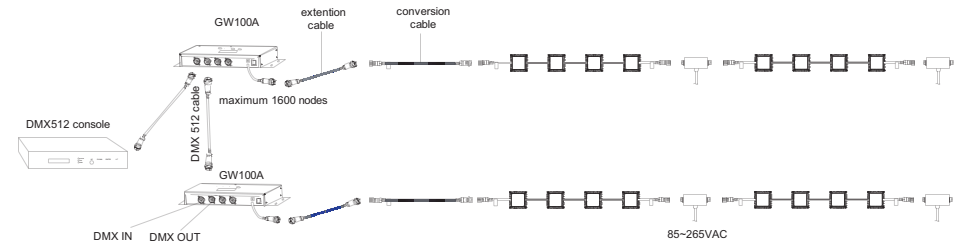

Benefits:

- ◆ All the nodes are individually controllable.
- ◆ Custom spacing schemes are available.
- ◆ Waterproof, Weather proof, for both indoor and outdoor installation.

SPECIFICATIONS

Basic Specifications	
Color Range	16,777,216 (24bit) additive colors (RGB)
Source	54 Super Bright LEDs , 18R / 18G / 18B(SMD) 72 Super Bright LEDs , 24R / 24G / 24B(SMD)
Source Life	MTBF=50,000hrs (Typical)
Housing	Extruded Aluminum
Connector	VG95234 Connector
Net Weight	420g(Single Node) / 4500g(Light String)
Environmental Specifications	
Working Temperature	-4°F to 122°F (-20°C to 50°C)
Storage Temperature	-40°F to 158°F (-40°C to 70°C)
Protection Rating	IP66
Communication Specifications	
Data Interface	LiteMagic Dedicated BUS
Data Cable	6-Conductor Round Wire
Electrical Specifications	
Input Voltage	AC85~265V
Power Consumption	54 LEDs: 5W Max. (Single Node), 20W Max. (Light String) 72 LEDs: 6W Max. (Single Node), 24W Max. (Light String)
Optical Specifications	
Light Intensity	25cd (RGB,54 LEDs) 30cd (RGB,72 LEDs)
Beam Angle	120°
Controller	
Host controller	SD3000, SD4000, SD5000, ILC3000
Slave controller	DR8104, DR8016, DR8116

Physical Dimension :

Unit : mm

ACCESSORIES

Extension Cable		
Controller- Receiver CF-8S07XXX-C	(XXX stands for different colors & Length, please refer to related forms)	
Transmitter- Receiver CF-8S07XXX-C		
Related Products		
Signal Receiver DA705R-02	Signal Transmitter DA704T-02	Protection Cover FQ18-1
Mounting Accessories		
Rubber plug FG-GST227-002	Screw GB/T951-86-3.5*20	GB/T845-85-ST3.5*20

2. DMX Controlling System:

Standard Light String:

Unit: mm

Controlling System Diagram:

1. Standalone Controlling System:

3. Online Controlling System: