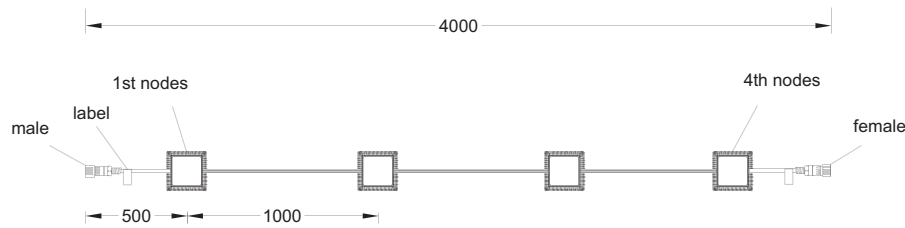

Benefits:

- ◆ All the nodes are individually controllable.
- ◆ Custom spacing schemes are available.
- ◆ Waterproof, Weather proof, for both indoor and outdoor installation.

SPECIFICATIONS

Basic Specifications	
Color Range	16,777,216 (24bit) additive colors (RGB)
Source	54 Super Bright LEDs , 18R / 18G / 18B(SMD) 72 Super Bright LEDs , 24R / 24G / 24B(SMD)
Source Life	MTBF=50,000hrs (Typical)
Housing	Extruded Aluminum
Connector	VG95234 Connector
Net Weight	420g(Single Node) / 4500g(Light String)
Environmental Specifications	
Working Temperature	-4°F to 122°F (-20°C to 50°C)
Storage Temperature	-40°F to 158°F (-40°C to 70°C)
Protection Rating	IP66
Communication Specifications	
Data Interface	LiteMagic Dedicated BUS
Data Cable	6-Conductor Round Wire
Electrical Specifications	
Input Voltage	AC85~265V
Power Consumption	54 LEDs: 5W Max. (Single Node), 20W Max. (Light String) 72 LEDs: 6W Max. (Single Node), 24W Max. (Light String)
Optical Specifications	
Light Intensity	25cd (RGB,54 LEDs) 30cd (RGB,72 LEDs)
Beam Angle	120°
Controller	
Host controller	SD3000, SD4000, SD5000, ILC3000
Slave controller	DR8104, DR8016, DR8116

Physical Dimension :

Unit : mm

ACCESSORIES

Extension Cable		
Controller- Receiver CF-8S07XXX-C	(XXX stands for different colors & Length, please refer to related forms)	
Transmitter- Receiver CF-8S07XXX-C		
Related Products		
Signal Receiver DA705R-02	Signal Transmitter DA704T-02	Protection Cover FQ18-1
Mounting Accessories		
Rubber plug FG-GST227-002	Screw GB/T951-86-3.5*20	GB/T845-85-ST3.5*20

2. DMX Controlling System:

Standard Light String:

Unit: mm

Controlling System Diagram:

1. Standalone Controlling System:

3. Online Controlling System: